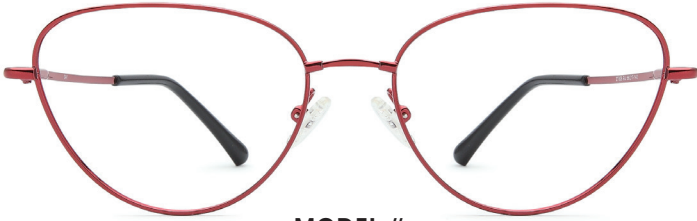

BLACK/GOLD

BLACK/SILVER

MODEL #
8769P
56-17-145

GUN

BLACK/GOLD

BLACK/SILVER

Youme

"Discover Your Styles"

MODEL #
8770P
56-18-145

GUN

GOLD

ROSE/GOLD

BLACK/SILVER

Z...TWIST™

FLEXIBLE

MODEL #
ZT828
56-17-140